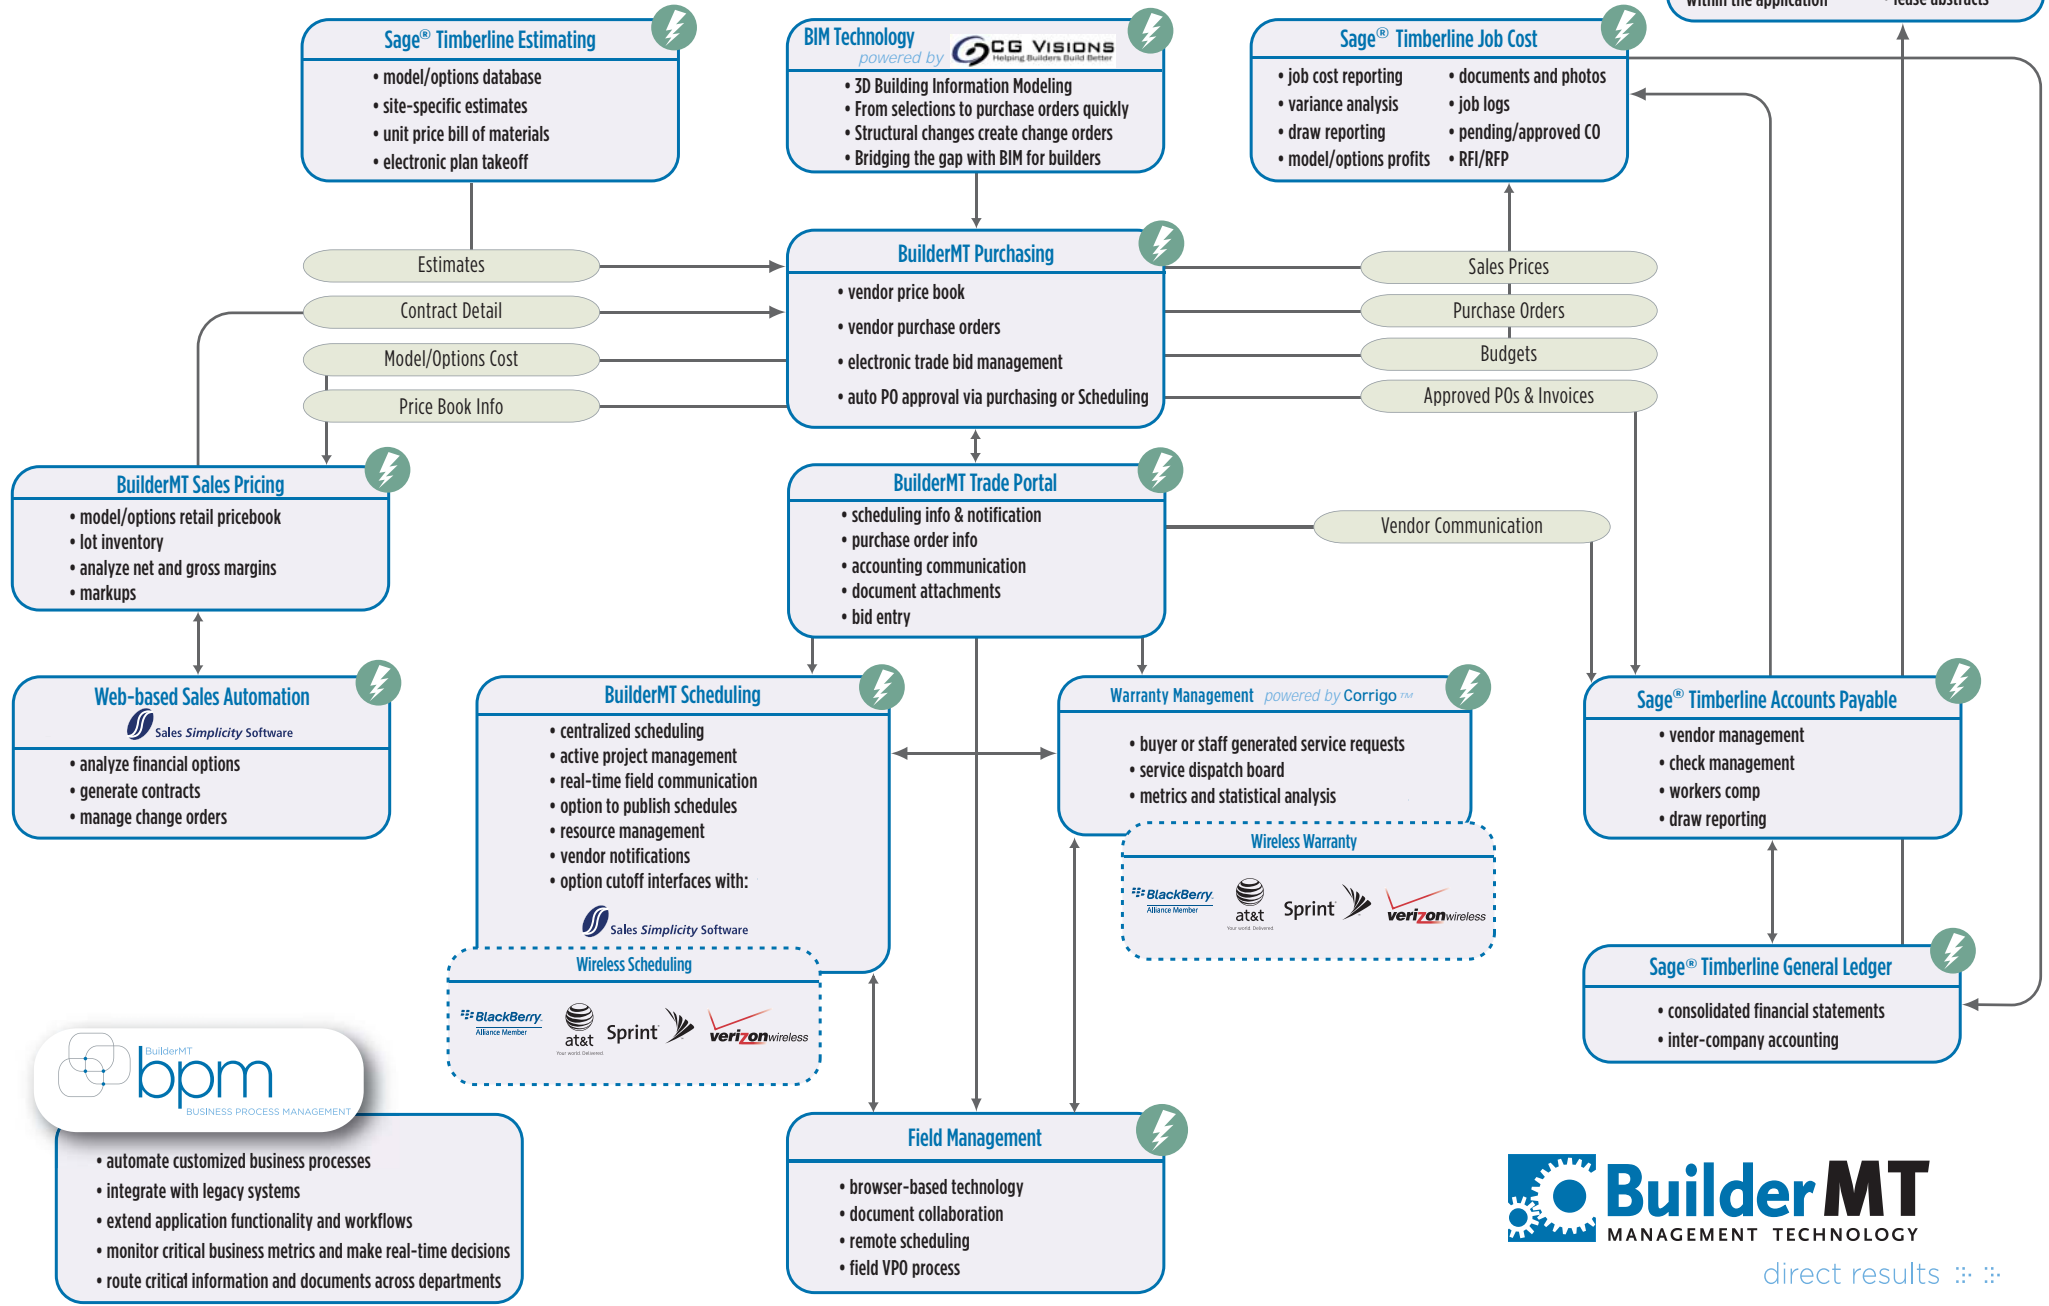

Workflow for Production Builders

= products connected by BuilderMT BPM