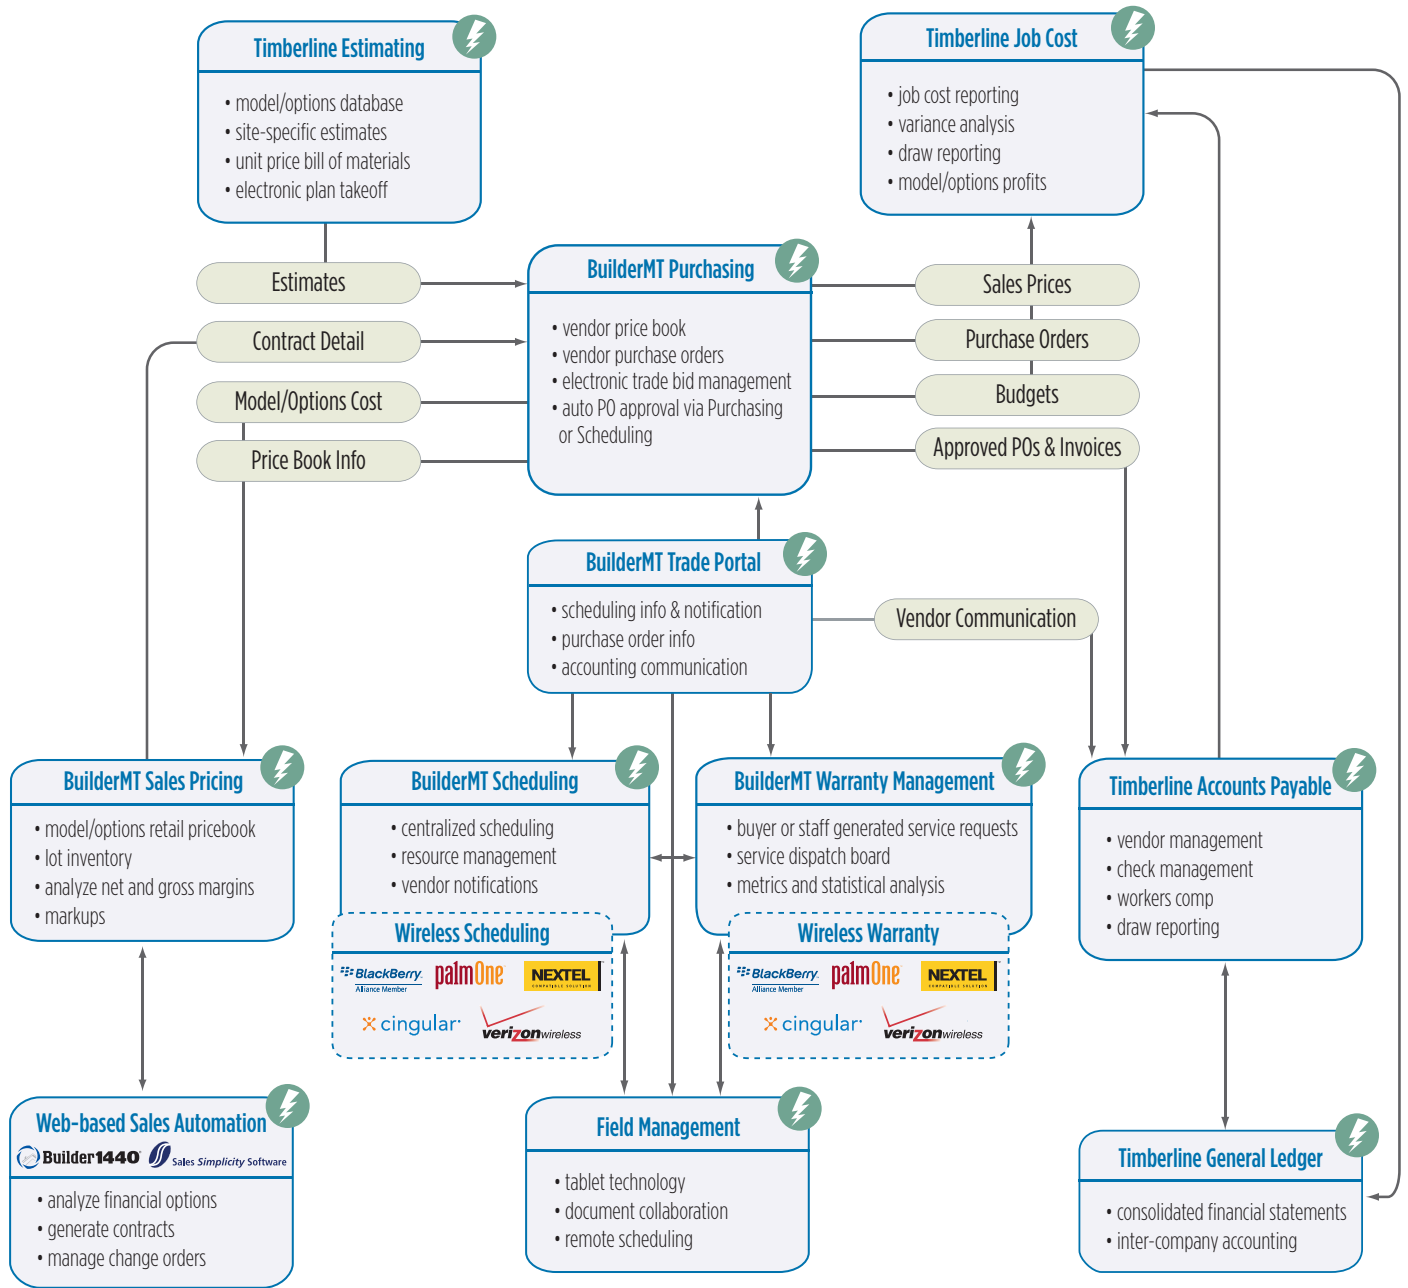

## Workflow for Production Builders

**BuilderMT bpm**  
BUSINESS PROCESS MANAGEMENT

- Integrate with legacy systems, increasing ROI
- automate processes
- extend software functionality
- make the ideal process a reality

 = products complemented by BuilderMT BPM